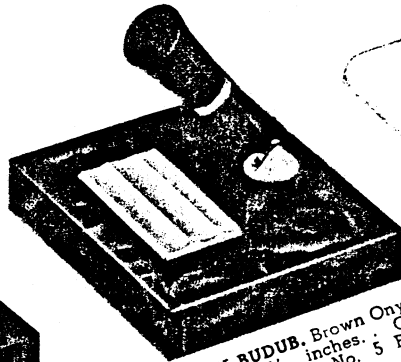

G235 BUDTO. Black Carrara. Gold trim. 3 x 3 1/2 inches. With No. 5 Pen $7.50.

G245 BUDUB. Brown Onyx. Gold trim. 3 x 3 1/2 inches. With No. 5 Brown Pen $7.50.